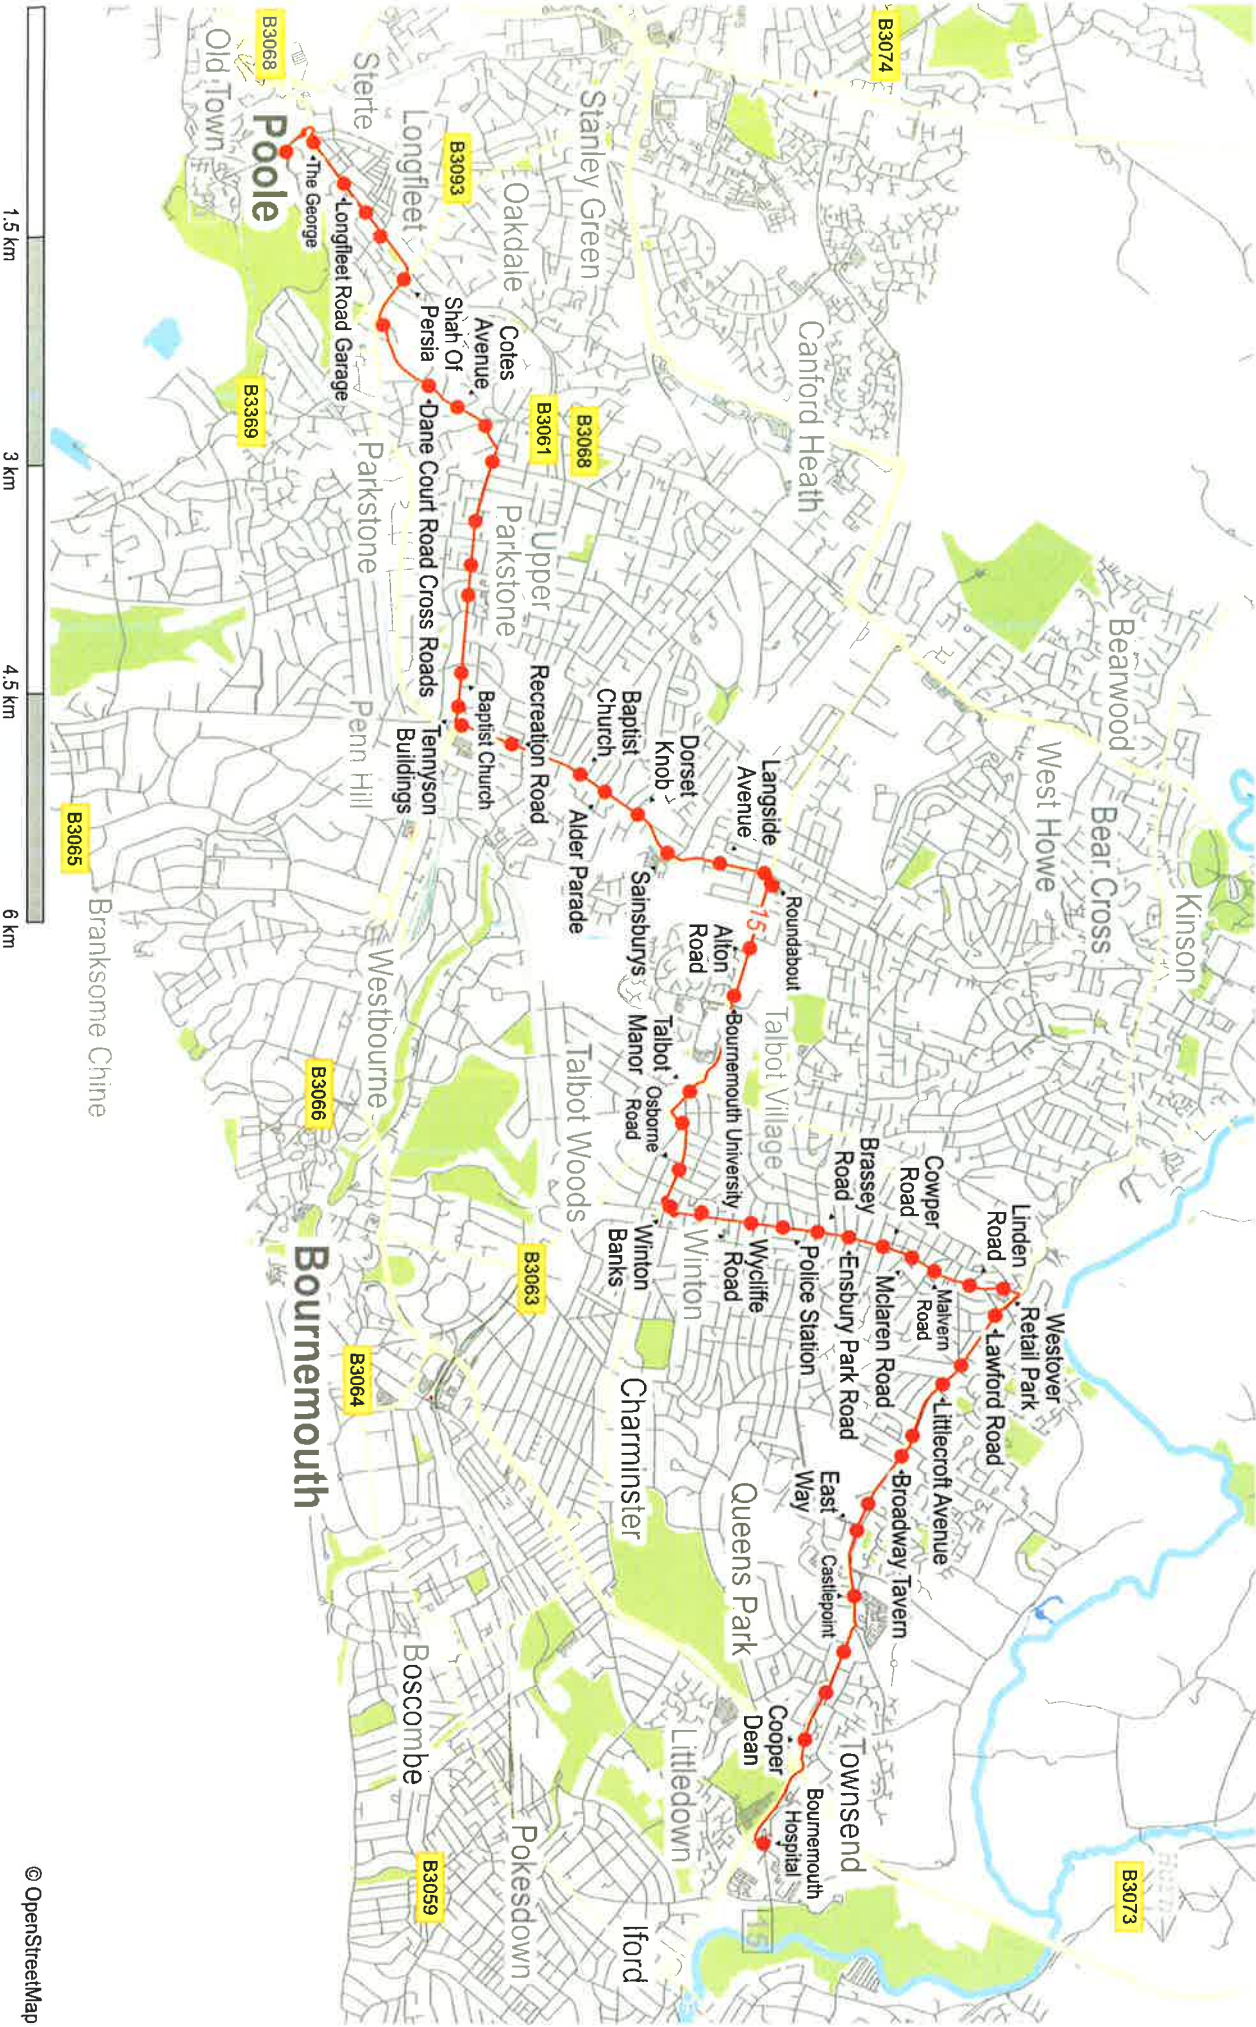

Bus Service Route Maps

Route map for more Bus service 15

Route map for Yellow Buses service 20

Route map for Yellow Buses service 36

Route map for more Bus service 52

Route map for Damory Coaches service 445

Route map for Damory Coaches service 462

swe-43462_11y10 (outbound)

Route map for more Bus service 744