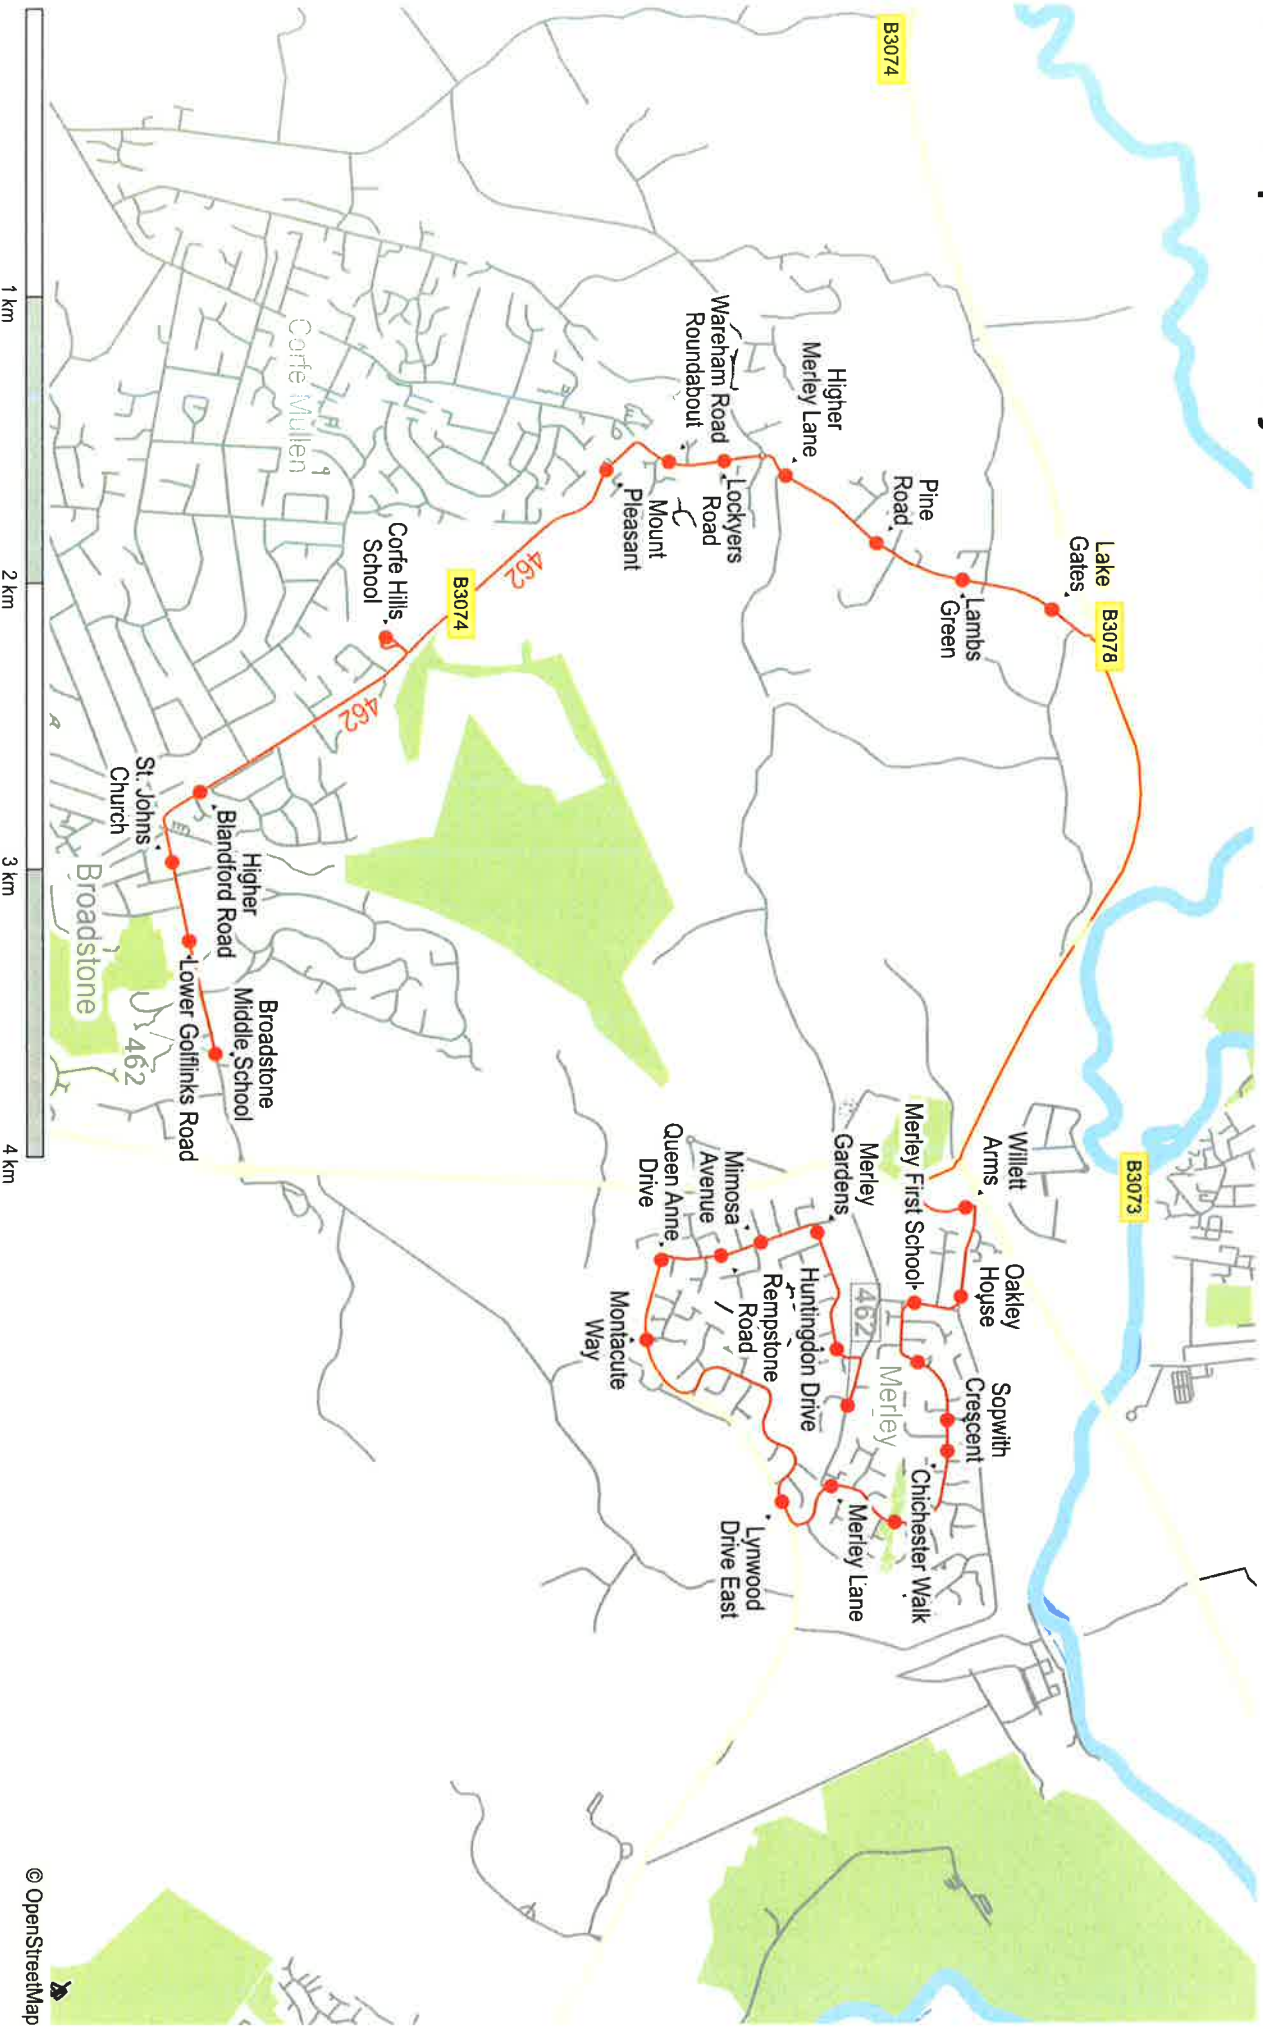

Bus Service Route Maps

Route map for more Bus service 15

Route map for Yellow Buses service 20

Route map for Yellow Buses service 36

Route map for more Bus service 52

Route map for Damory Coaches service 445

Route map for Damory Coaches service 462

swe-43462_11y10 (outbound)

Route map for more Bus service 744