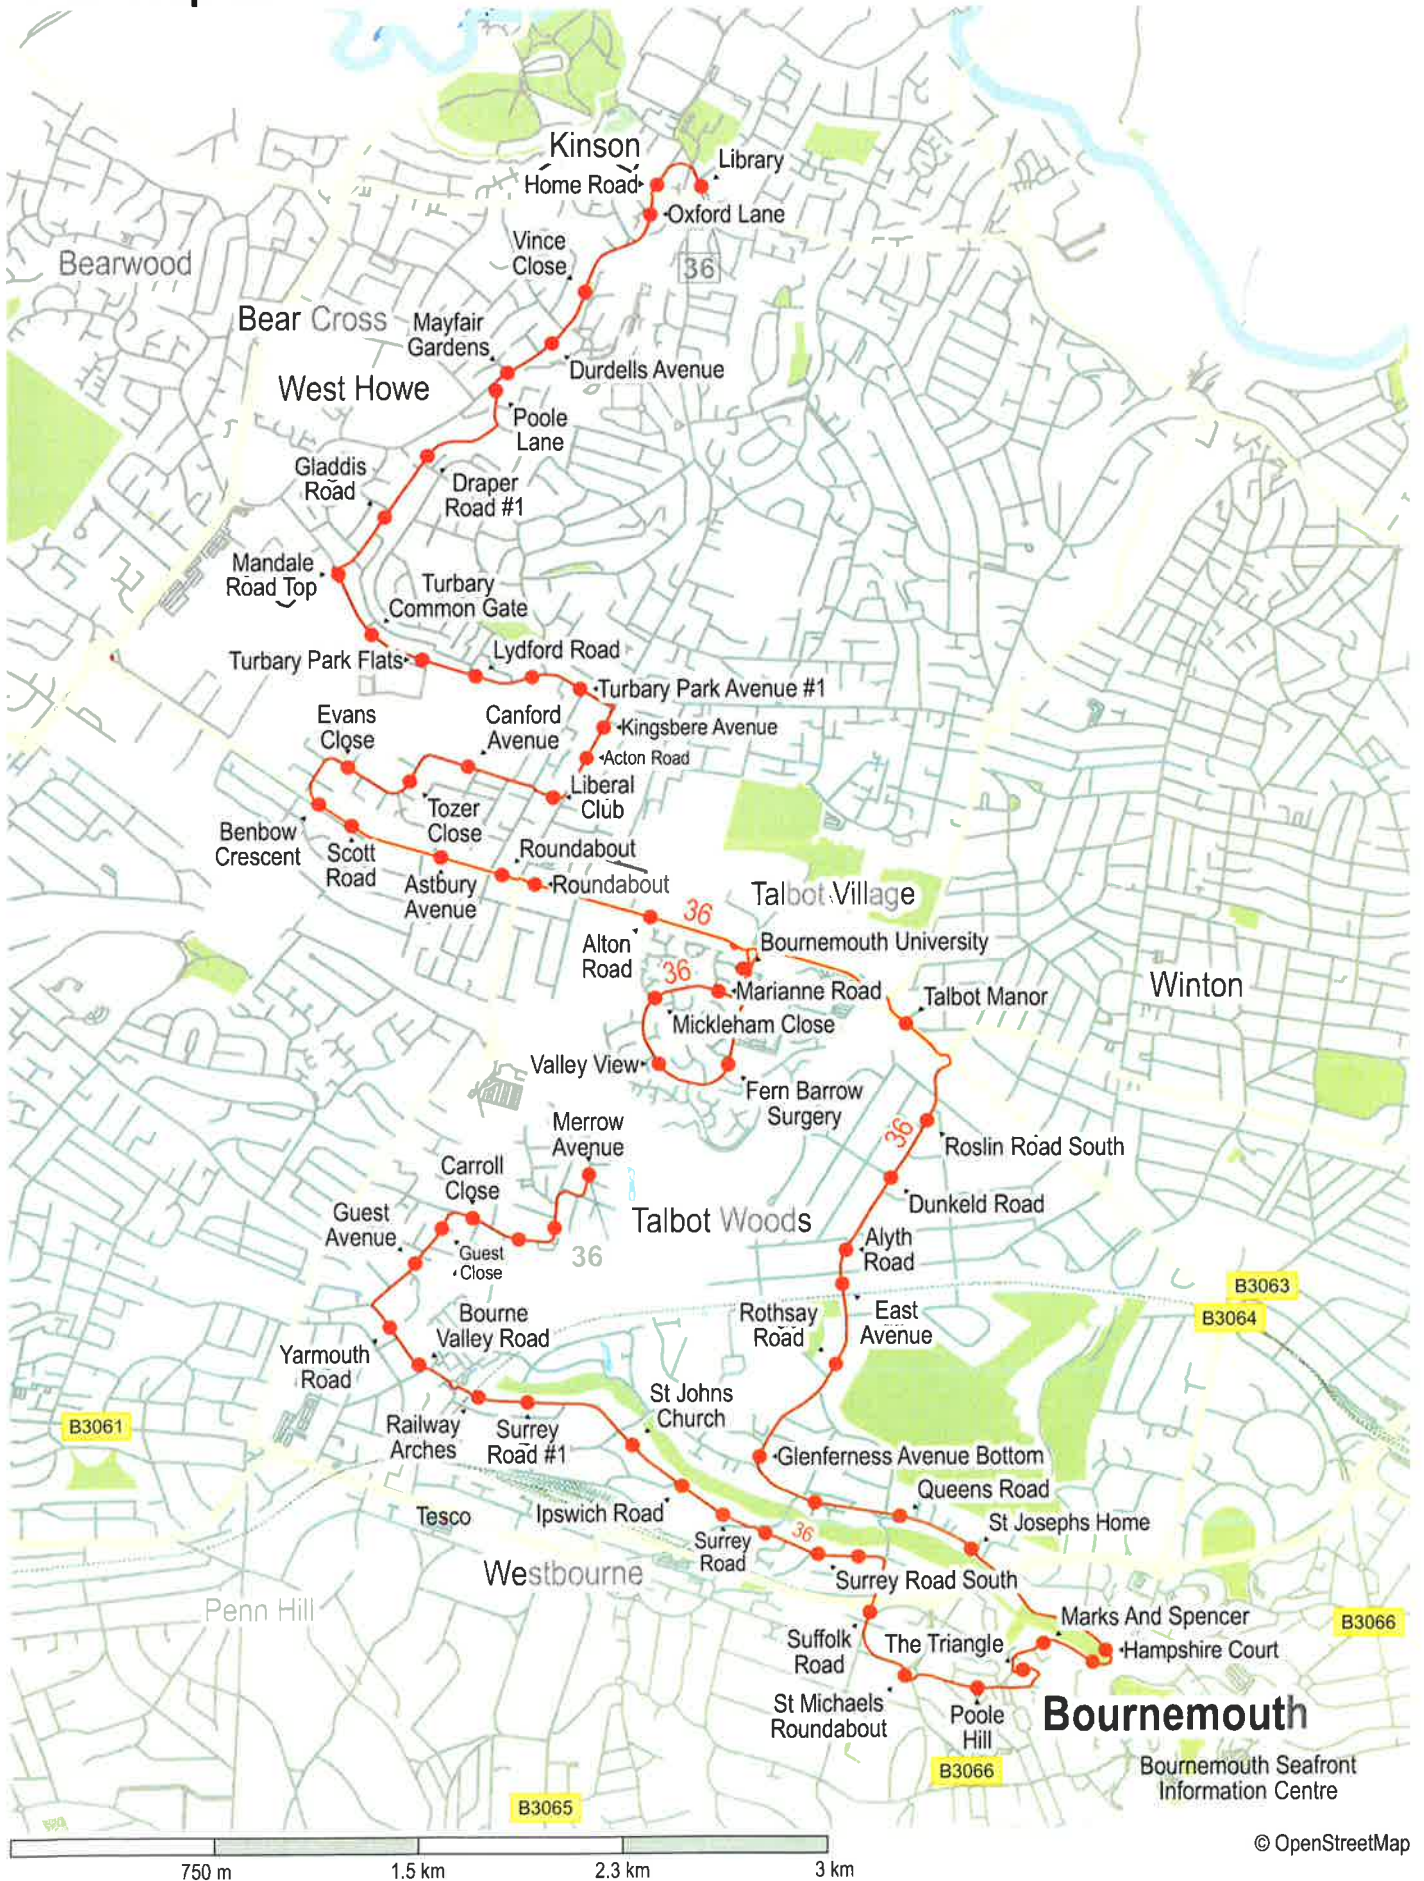

Bus Service Route Maps

Route map for more Bus service 15

Route map for Yellow Buses service 20

Route map for Yellow Buses service 36

Route map for more Bus service 52

Route map for Damory Coaches service 445

Route map for Damory Coaches service 462

swe-43462_11y10 (outbound)

Route map for more Bus service 744