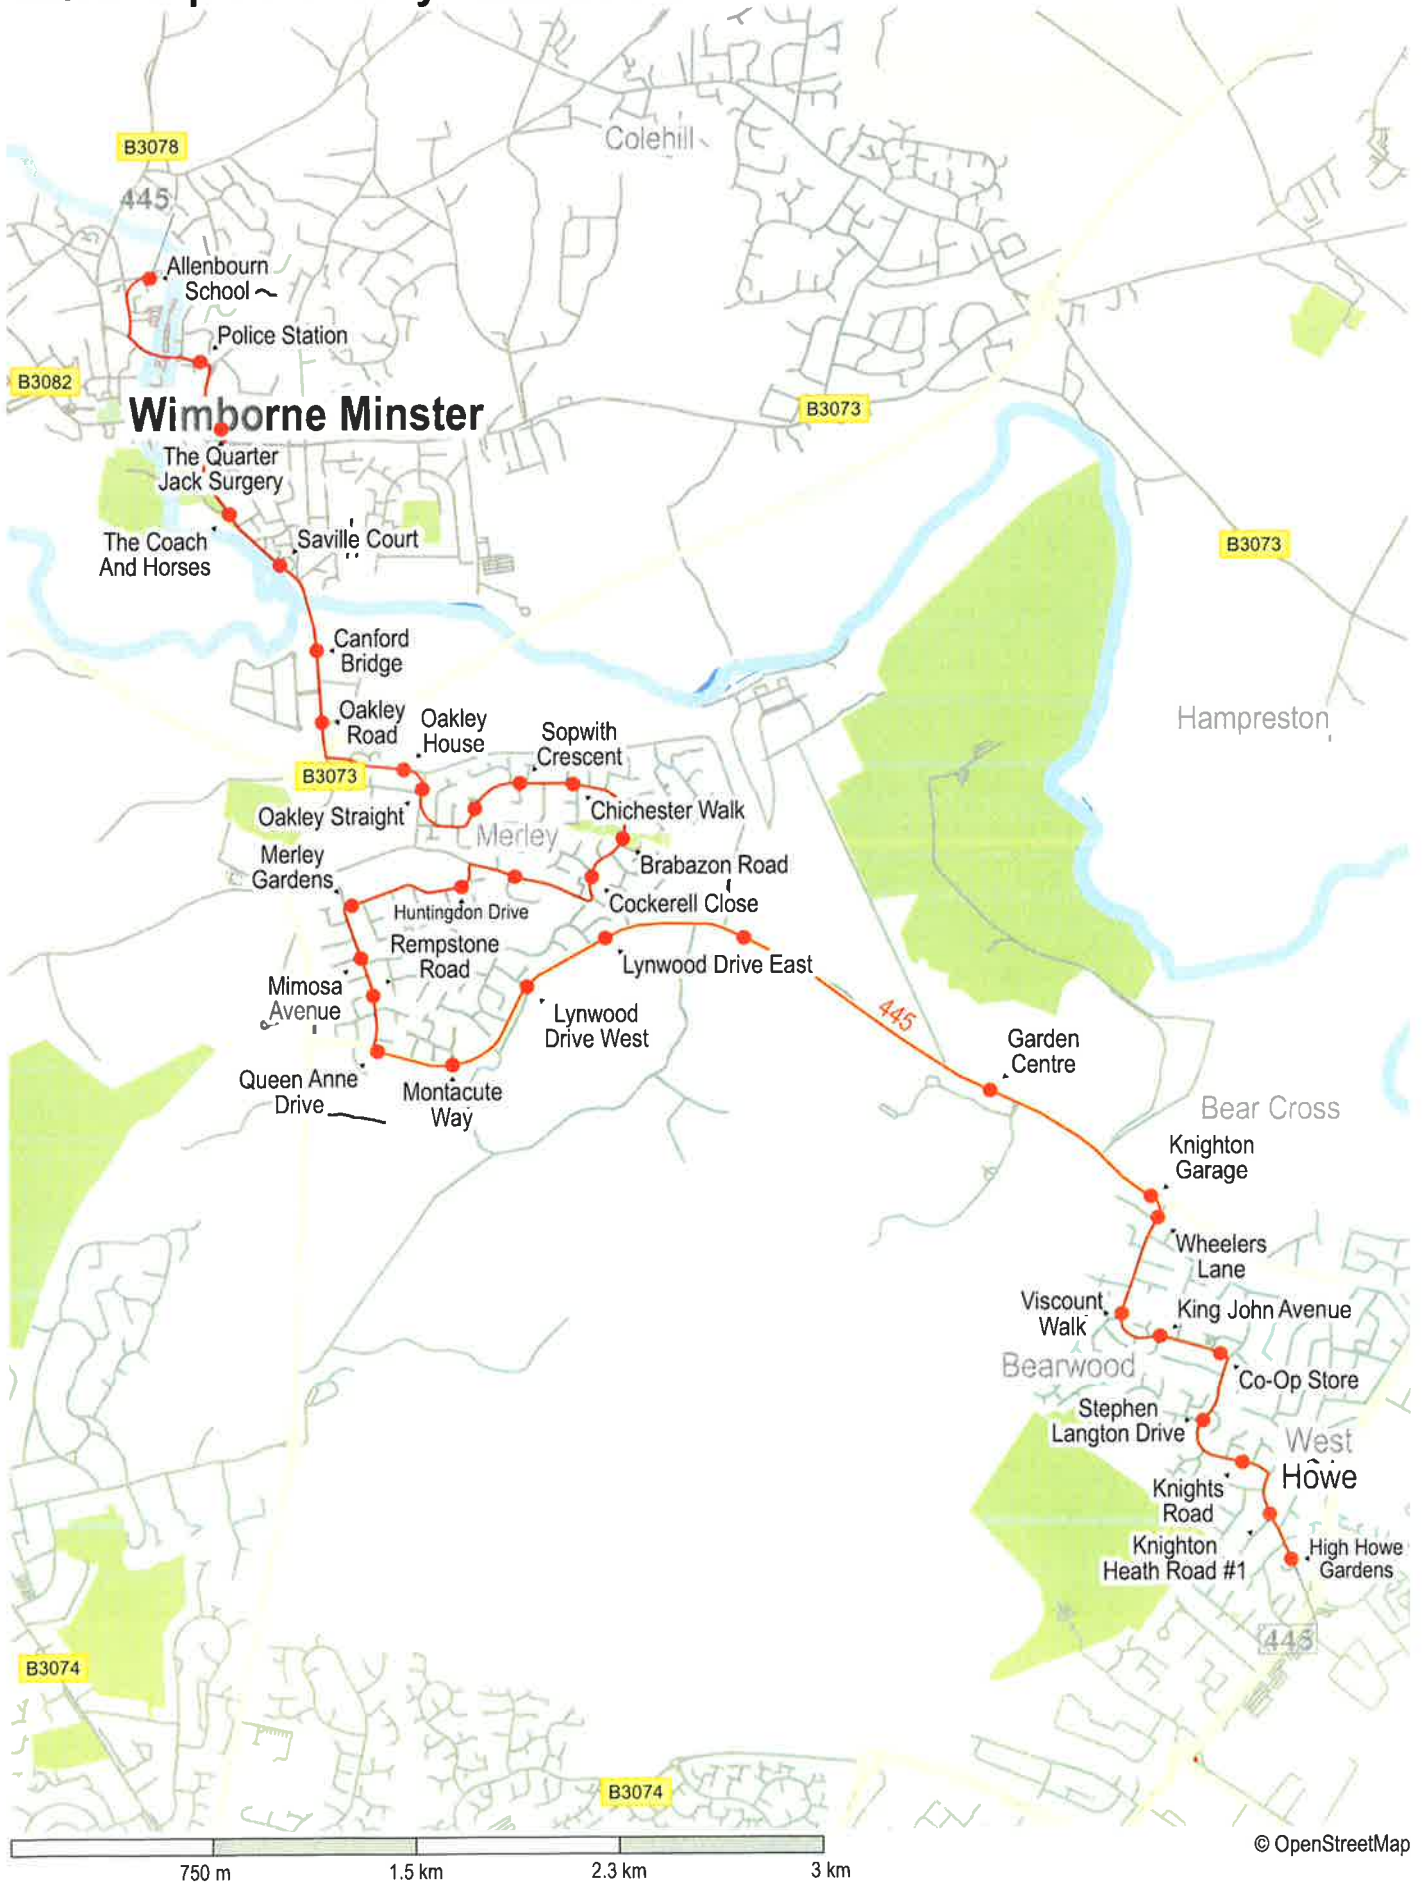

Bus Service Route Maps

Route map for more Bus service 15

Route map for Yellow Buses service 20

Route map for Yellow Buses service 36

Route map for more Bus service 52

Route map for Damory Coaches service 445

Route map for Damory Coaches service 462

swe-43462_11y10 (outbound)

Route map for more Bus service 744