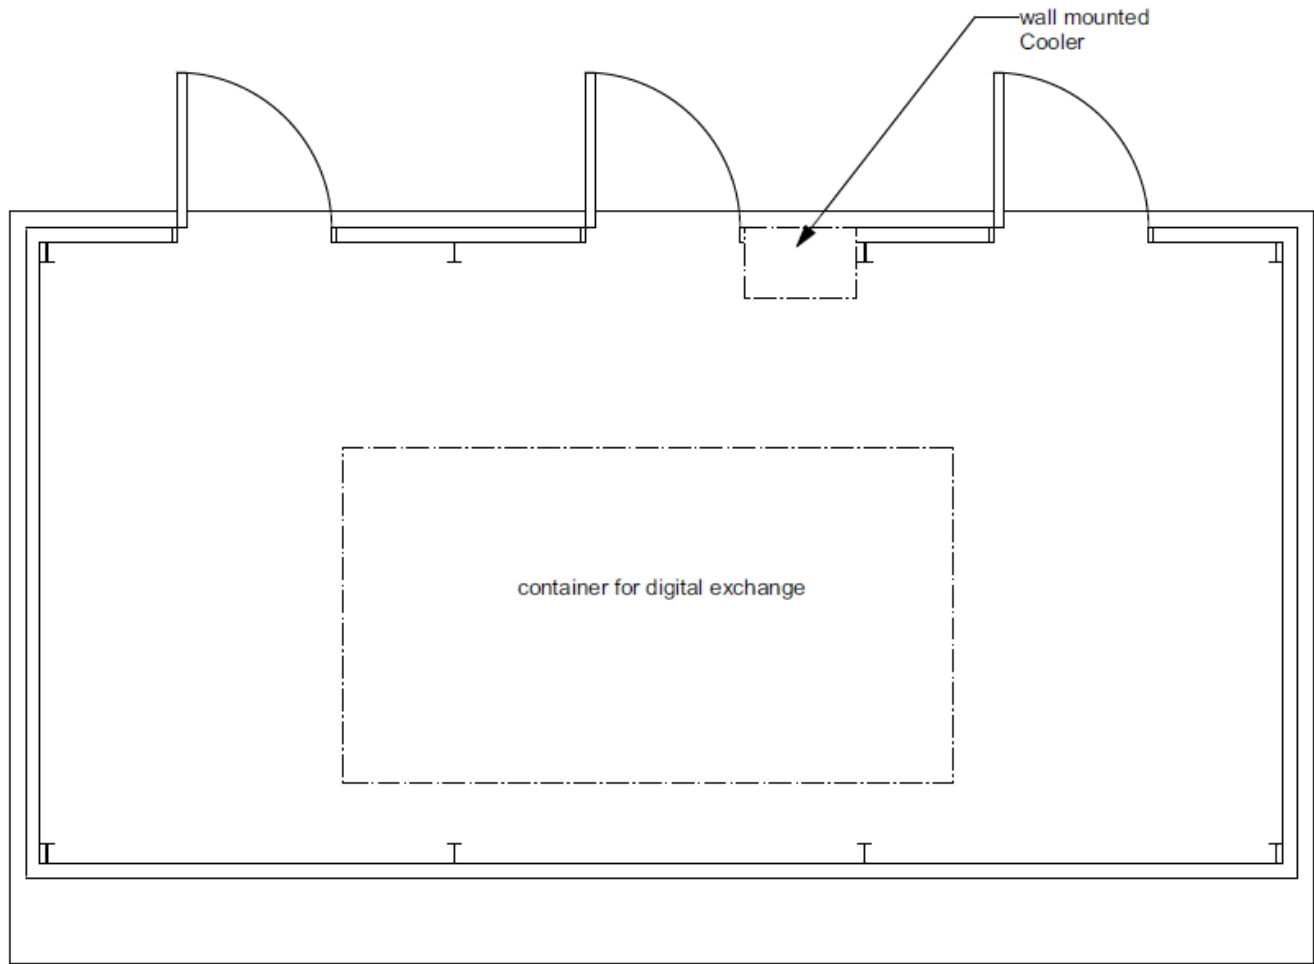

Project	TVT - Digital Exchange	
Drawing	Location plan	
Drawing No.	1	Scale 1:2500 @ A4
Date	14/01/2020	

East

West

South

vent to cooler unit

North

Roof plan

	The Studio Fenndon, Essex, Golf Club Fenndon, Essex Fenndon, Essex W 12 8N 4 0144 571 851 571 471 www.intelligent-land.com		Project TVT - Digital Exchange
	Drawing Proposed elevations and roof plan	Drawing No 6	Scale 1:50 @ A4
		Date 12/03/2020	

The Studio
 Ferndown Forest Golf Club
 Forest Links Road
 Ferndown, Devon
 PL22 8PQ
 +44 (0)1202 570471
 www.intelligentland.com

Project TVT - Digital Exchange	
Drawing Proposed Plan	
Drawing No 4	Scale 1:50 @ A4
Date 12/03/2020	