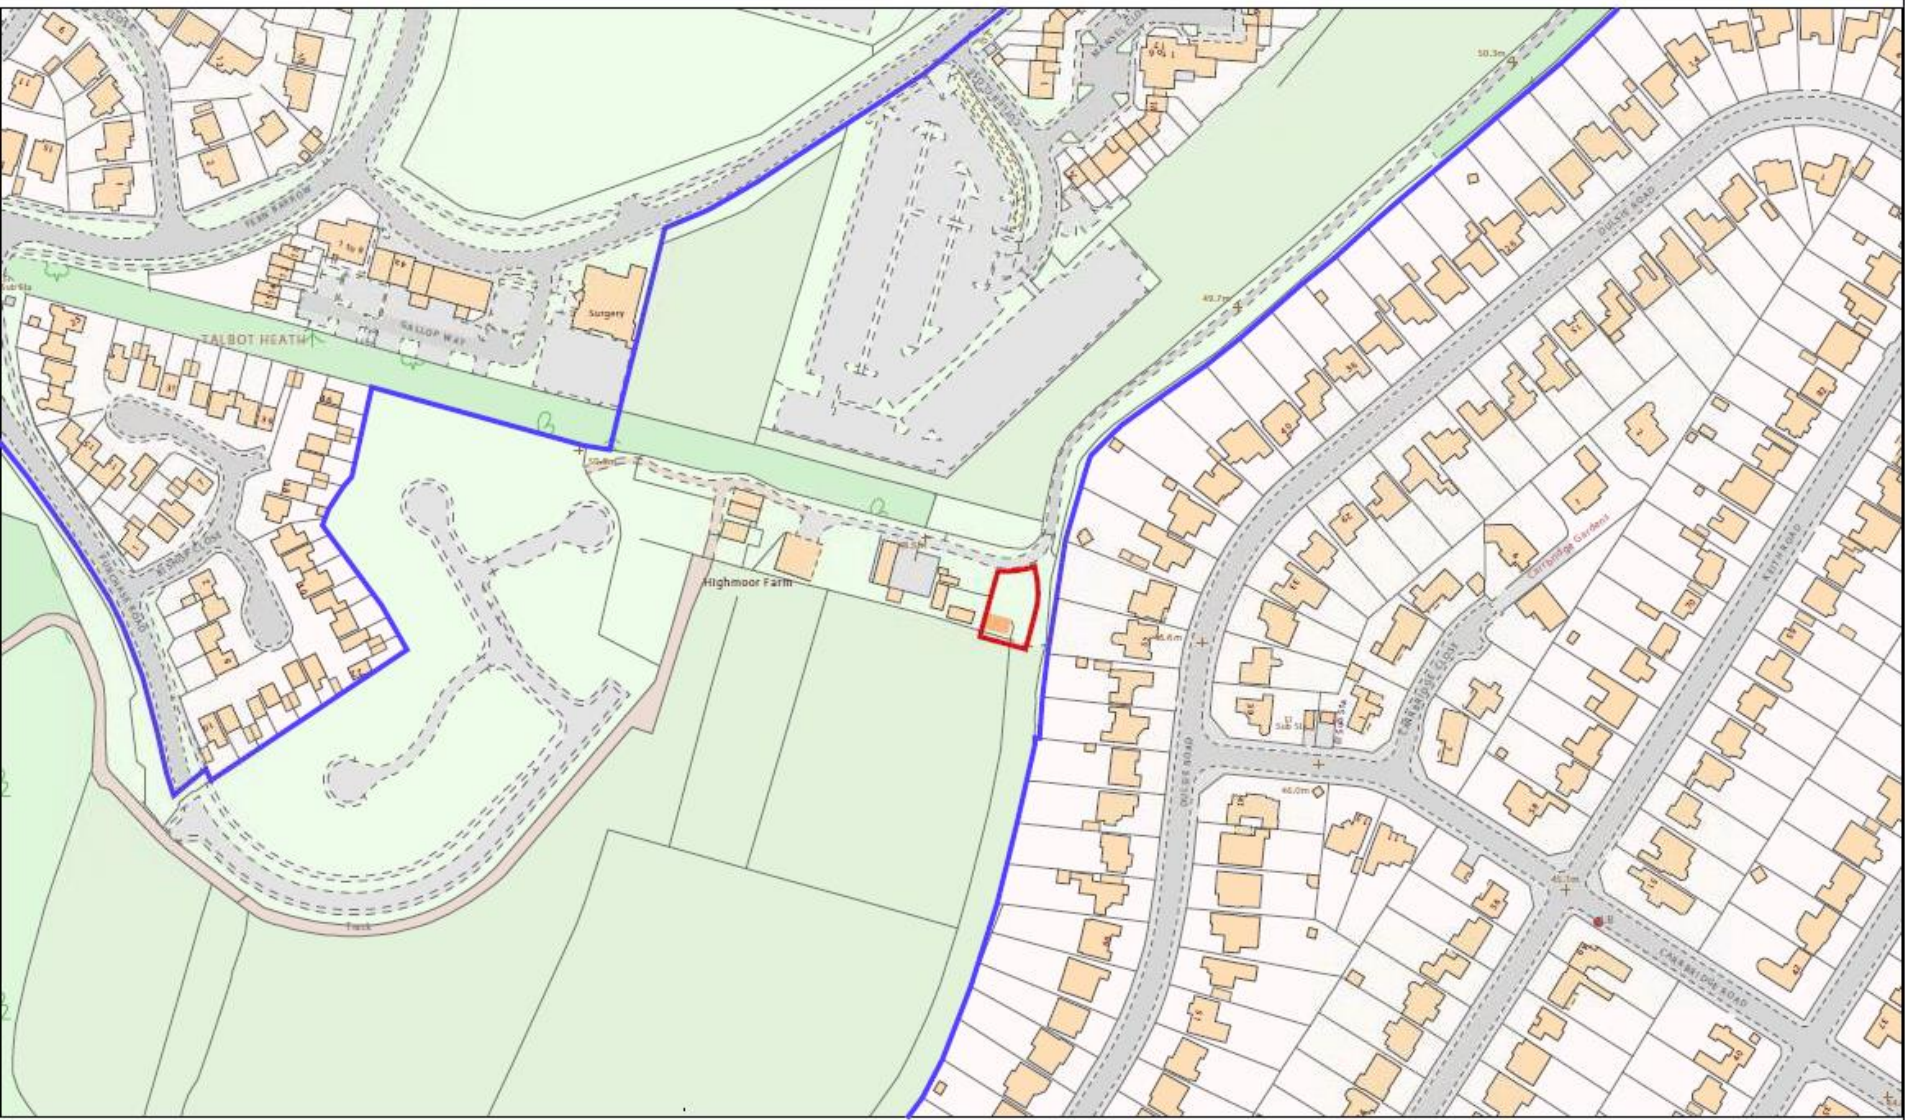

The Studio
 Fensdown Forest Golf Club
 Forest Links Road
 Fensdown Dover
 BN22 3P1
 +44 (0)1323 01471
 www.intelligent-land.com

Project: TVT - Digital Exchange	
Drawing: block plan	
Drawing No: 2	Scale: 1:500 @ A4
Date: 14/01/2020	

Project	TVT - Digital Exchange	
Drawing	Location plan	
Drawing No.	1	Scale 1:2500 @ A4
Date	14/01/2020	

East

West

South

vent to cooler unit

North

Roof plan

	The Studio Fenndon, Essex, Golf Club Fenndon, Essex Fenndon, Essex W 12 8N 4 0144 571 851 571 471 www.intelligent-land.com		Project TVT - Digital Exchange
	Drawing Proposed elevations and roof plan	Drawing No 6	Scale 1:50 @ A4
		Date 12/03/2020	

The Studio
 Ferndown Forest Golf Club
 Forest Links Road
 Ferndown, Devon
 PL22 8PQ
 +44 (0)1202 570471
 www.intelligentland.com

Project TVT - Digital Exchange	
Drawing Proposed Plan	
Drawing No 4	Scale 1:50 @ A4
Date 12/03/2020	