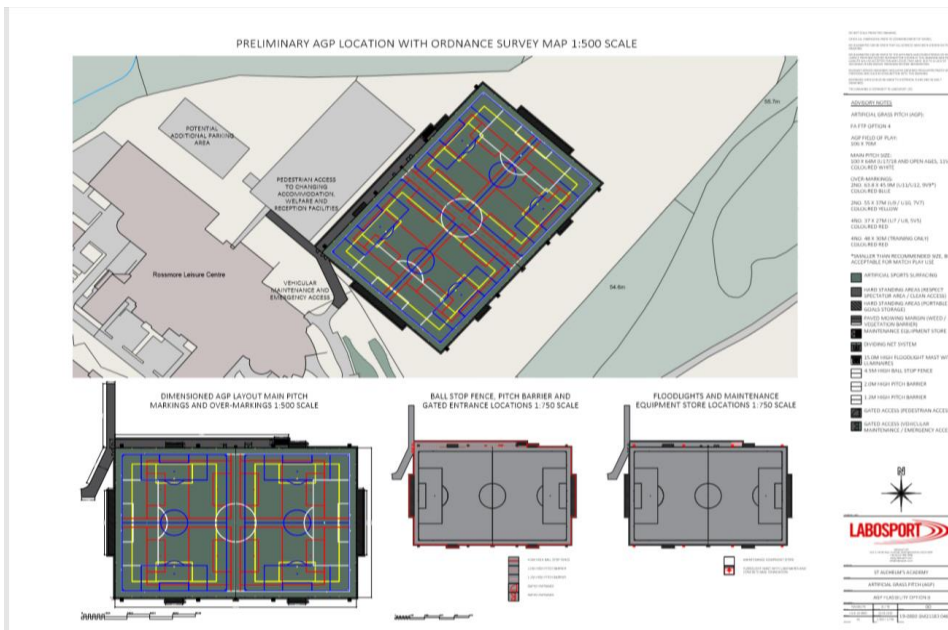

### Appendix 3

### Layout of proposed 3G Artificial Turf Pitch at Rossmore Leisure Centre & St Aldhelms School