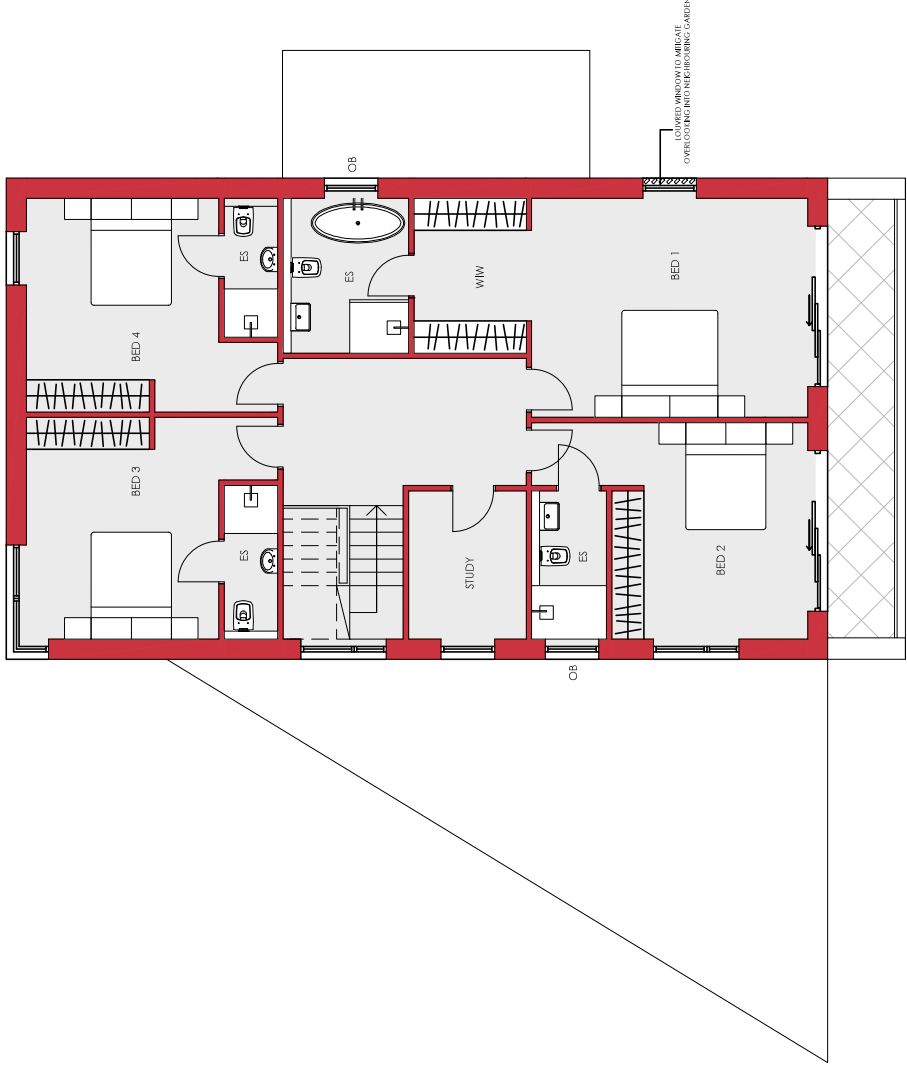

# 9942 / 102 - UNIT 1: FIRST FLOOR PLAN

4 Bedroom house @ 274.4 sqm / 2952 sqft

10m @ 1:100

No.	Revision.	Date	By
A	Clients comments	03.02.26	JA

FIRST FLOOR PLAN  
SCALE 1:100 @ A3